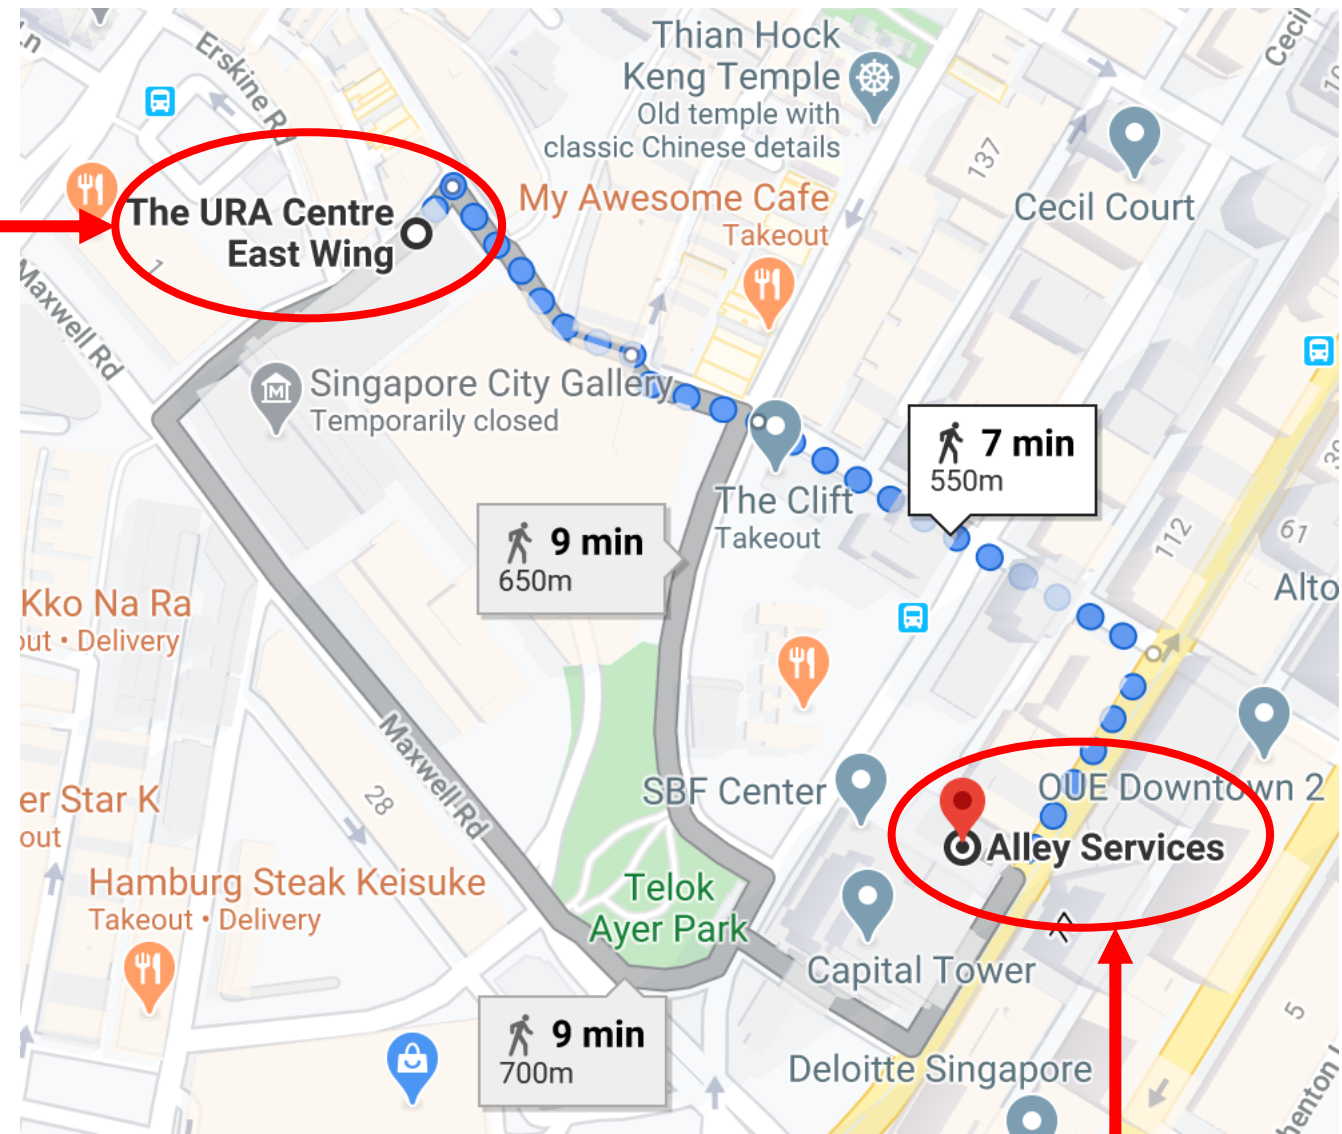

Parking @ SBF Center

Day	Time	Rates for Car
Mon - Fri	7.00 am – 6.00 pm	\$3.00 per 30 mins
	6.00 pm – 7.00 am (Next Day)	\$3.20 per entry
Sat	7.00 am – 10.00 pm	\$3.20 per entry
Sun & PH	7.00 am – 6.00 pm	\$3.20 per entry

*Opening Times:

Mon – Fri	All Day
Sat	7.00 am – 10.00 pm
Sun & PH	7.00 am – 6.00 pm

The URA Centre (East Wing)

45 Maxwell Road, Singapore 069118

Day	Time	Rates for Car
Mon - Sat	6.00 am – 6.00 pm	\$1.40 per 30 mins
	6.00 pm – 10.00 pm	\$0.70 per 30 mins
Sun & PH	6.00 am – 6.00 am (Next Day)	\$0.70 per 30 mins

*Any parking session between 10.00 pm – 6.00 am the following day, per minute charging will apply, subject to a maximum parking charge of \$3.00.

Medical Suite @ SBF Center
160 Robinson Road #05-08
Singapore 068914

Amoy Street (Off-Street)

86 Amoy Street, Singapore 069905

Day	Time	Rates for Car
Mon - Fri	7.00 am – 5.00 pm	\$1.50 per 30 mins
	5.00 pm – 7.00 am (Next Day)	\$0.60 per 30 mins
Sat	7.00 am – 5.00 pm	\$1.20 per 30 mins
	5.00 pm – 7.00 am (Next Day)	\$0.60 per 30 mins
Sun & PH	7.00 am – 7.00 am (Next Day)	\$0.60 per 30 mins