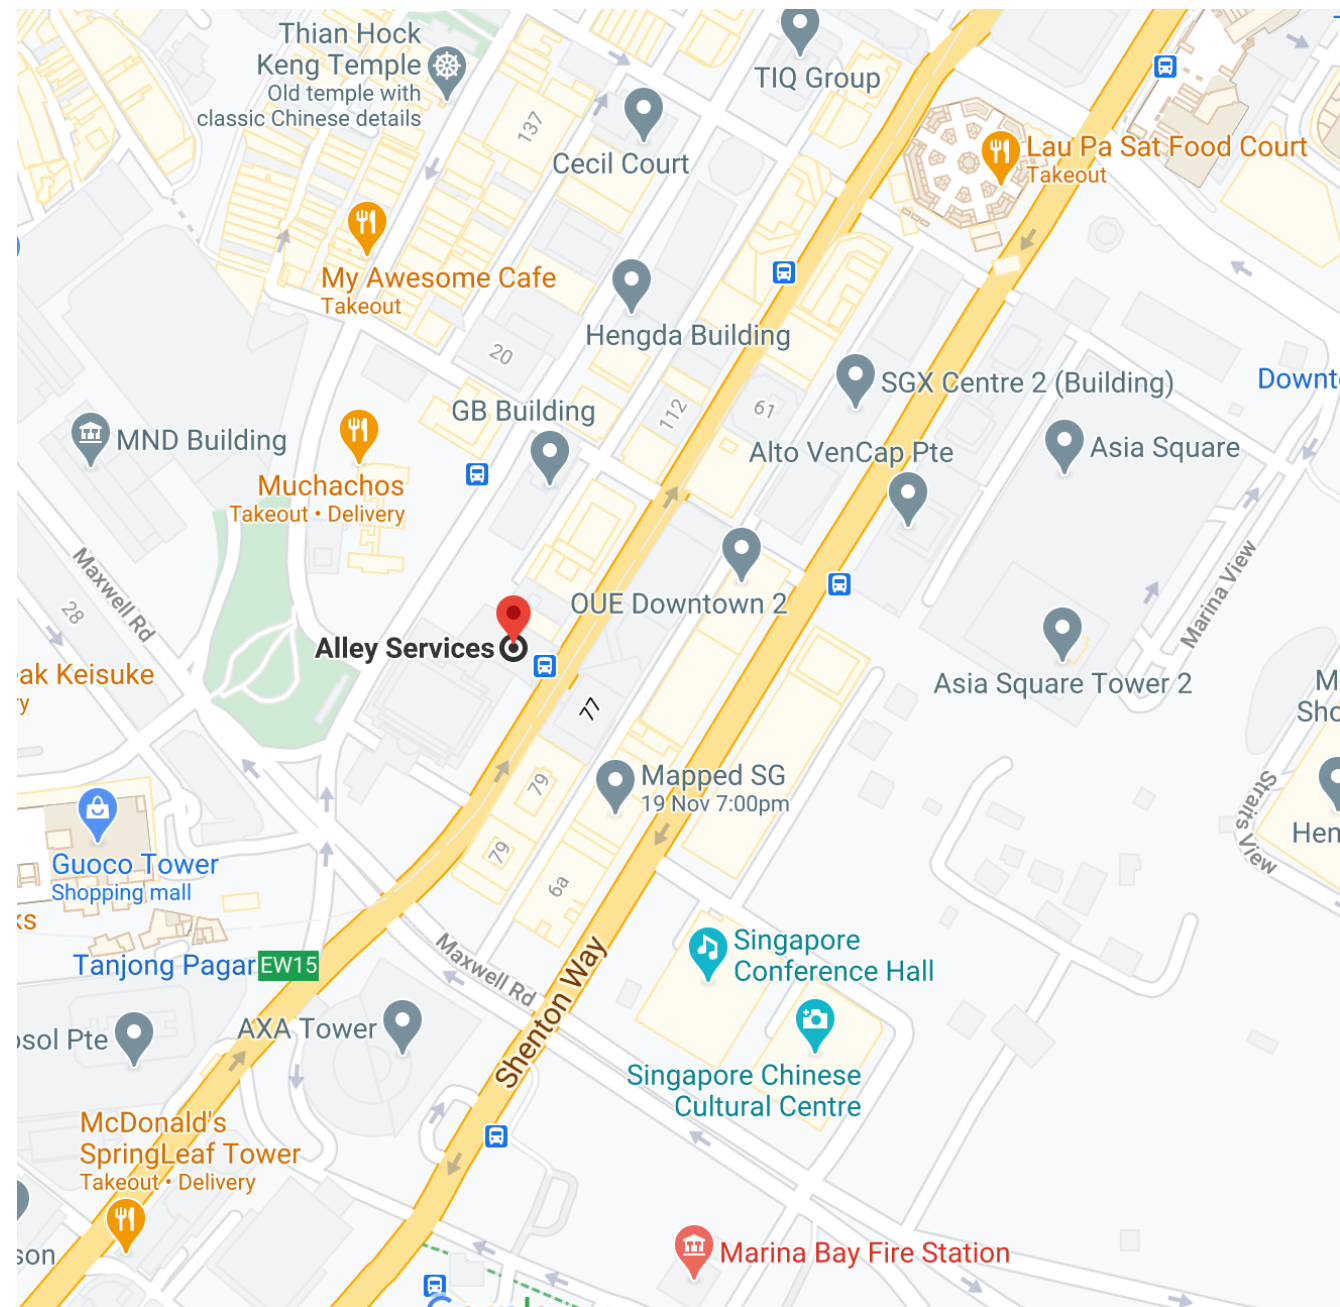

Parking @ SBF Center

Day	Time	Rates for Car
Mon - Fri	7.00 am – 6.00 pm	\$3.00 per 30 mins
	6.00 pm – 7.00 am (Next Day)	\$3.20 per entry
Sat	7.00 am – 10.00 pm	\$3.20 per entry
Sun & PH	7.00 am – 6.00 pm	\$3.20 per entry

*Opening Times:

Mon – Fri	All Day
Sat	7.00 am – 10.00 pm
Sun & PH	7.00 am – 6.00 pm

The URA Centre (East Wing)

45 Maxwell Road, Singapore 069118

Day	Time	Rates for Car
Mon - Sat	6.00 am – 6.00 pm	\$1.40 per 30 mins
	6.00 pm – 10.00 pm	\$0.70 per 30 mins
Sun & PH	6.00 am – 6.00 am (Next Day)	\$0.70 per 30 mins

*Any parking session between 10.00 pm – 6.00 am the following day, per minute charging will apply, subject to a maximum parking charge of \$3.00.

Medical Suite @ SBF Center
160 Robinson Road #05-08
Singapore 068914